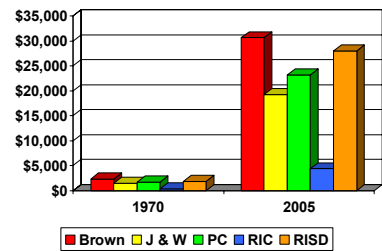

Colleges in Providence

Your Name

The following colleges have their main campus in Providence, Rhode Island:

- Brown University
- Johnson & Wales University
- Providence College
- Rhode Island College
- Rhode Island School of Design

Enrollment History

Tuition

Brown University

Founded 1764

Johnson & Wales University

Founded 1914