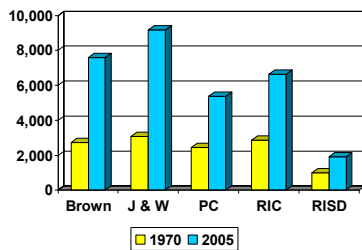

Colleges in Providence

Your Name

The following colleges have their main campus in Providence, Rhode Island:

- Brown University
- Johnson & Wales University
- Providence College
- Rhode Island College
- Rhode Island School of Design

Enrollment History